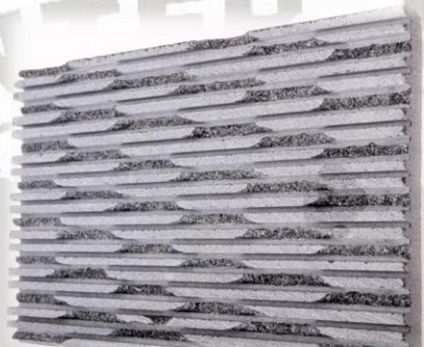

MOZAIKA FREZOWANA GRAFITOWA

Kod 503

dł. 30 cm
szer. 15 cm
gr. 2 cm